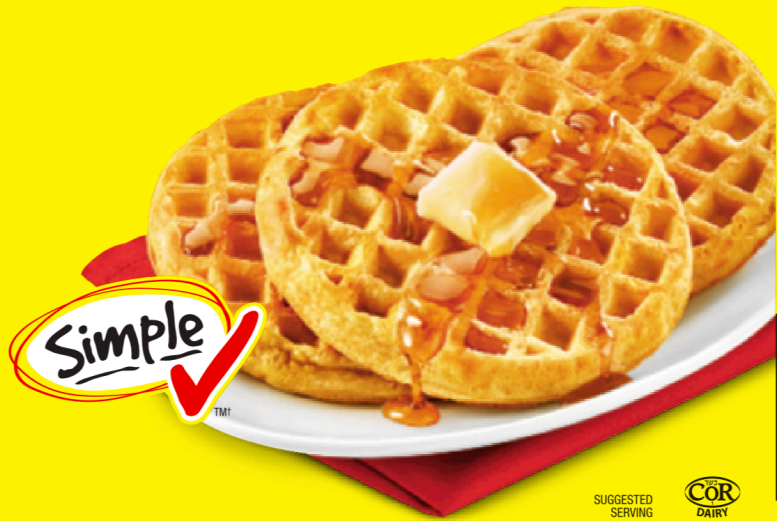

no name®

original waffles

8

WAFFLES

280 g

KEEP FROZEN

sans nom®

gaufres nature

8

GAUFRES

280 g

GARDER CONGELÉ

SUGGESTED
SERVING