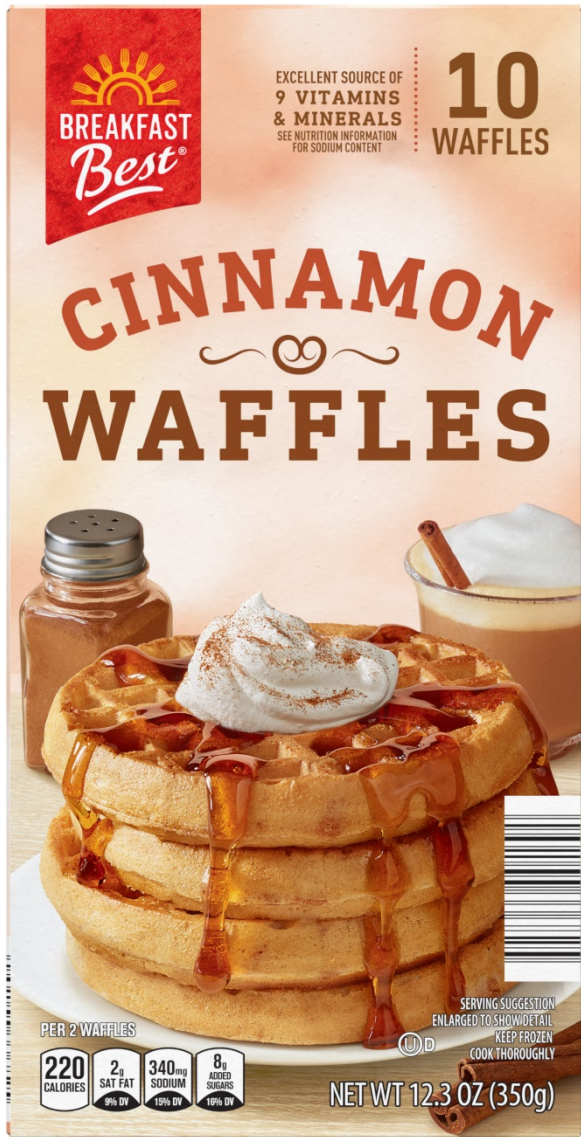

BLUEBERRY WAFFLES

NATURALLY FLAVORED

BEST If Used By

LIFT TAB TO OPEN

UPC: 4061464782273

UPC: 4099100336825

UPC: 4099100336818

UPC: 004149819446