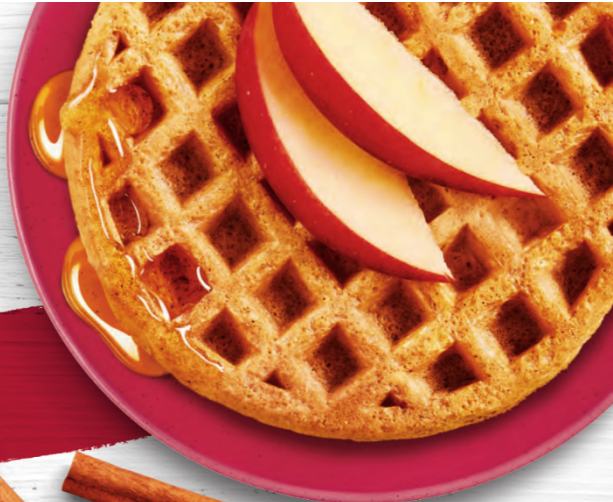

8
WAFFLES

WAFFLES

FREE FROM ARTIFICIAL FLAVOURS & COLOURS
NO PRESERVATIVES ADDED

CINNAMON

280 g U^D KEEP FROZEN
PHOTO ENLARGIE • SUGGESTED SERVING

CALORIES	FAT	SUGARS	SODIUM
210	7 g 9%*	5 g 5%*	310 mg 13%*

*Daily Value
Per 2 waffles (70 g)