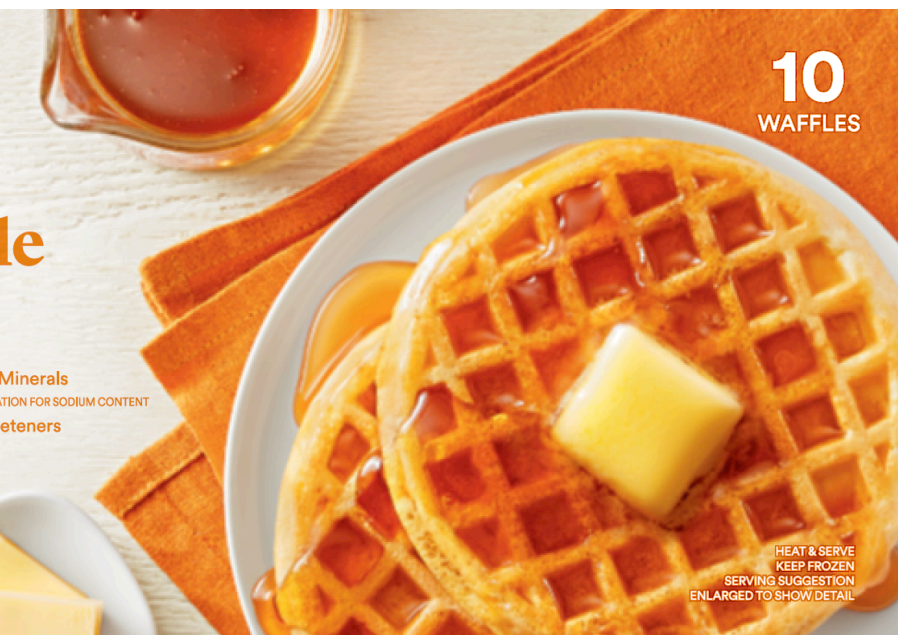

HEAT & SERVE
KEEP FROZEN
SERVING SUGGESTION
ENLARGED TO SHOW DETAIL

UPC: 085239157909